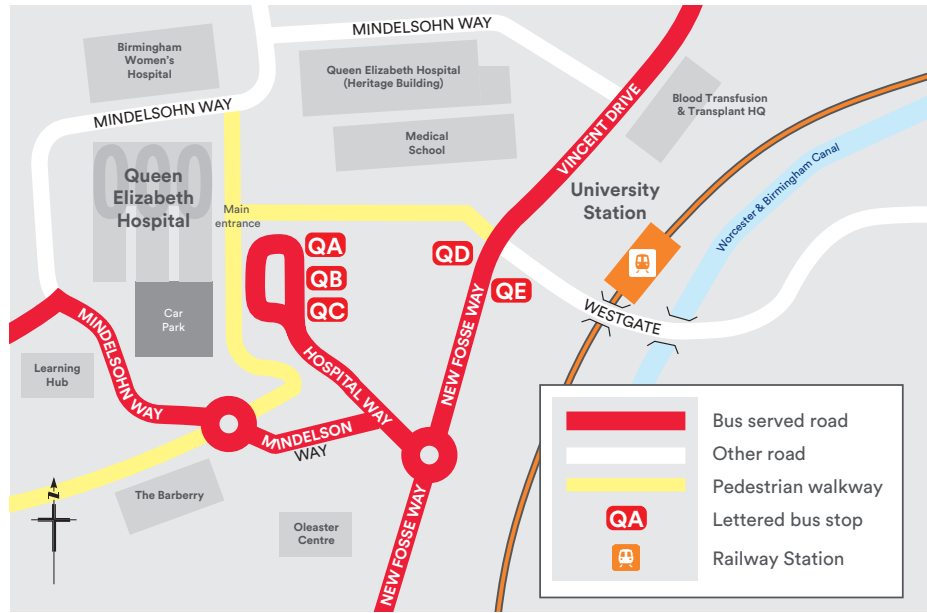

Travelling to/from Birmingham Women's Hospital

Destination	BUS ROUTE	BUS STOPS
A		
Acocks Green	1A	QC
Alvechurch	TRAINS	RAIL STATION
B		
Baptist End	19	QB
Bartley Green	X22	QE
Barnt Green	TRAINS	RAIL STATION
Bearwood	48	QB QD
Birmingham	X20 X21 X22	QD
Birmingham	TRAINS	RAIL STATION
Birmingham Dental Hospital	1A	QC
Blossomfield	76	QC
Bournbrook	1A 76	QC
Bournville Cadbury World	TRAINS	RAIL STATION
Bromsgrove	TRAINS	RAIL STATION
C		
California	10S	QC
California	X22	QE
Cannon Hill Park	1A	QC
Cofton Hackett	X20	QE
Cotteridge	48	QA QE
Cotteridge	TRAINS	RAIL STATION
Court Oak	10S	QA
D		
Dixons Green	19	QB
Droitwich Spa	TRAINS	RAIL STATION
Dudley	19	QB
E		
Edgbaston Priory Road	1A	QC
F		
Five Ways	25	QA QD
Five Ways Station	TRAINS	RAIL STATION
Four Dwellings	10S	QA
Four Dwellings	19	QC
H		
Haden Hill	19	QC
Halesowen	19	QC
Hall Green Robin Hood	76	QC
Harborne	10S	QA
Harborne	19	QC
Harborne	48	QB QD
Hawkesley	48	QA QE
Hawne	19	QC
K		
Kings Heath	76	QC
Kings Norton	48	QA QE
Kings Norton	TRAINS	RAIL STATION
Kitwell	X22	QE
L		
Ladywood	25	QA QD
Ledbury	TRAINS	RAIL STATION
Lickey Hills	X20	QE
Londonderry	48	QB QD
Longbridge	X20	QE
Longbridge	TRAINS	RAIL STATION
M		
Moseley	1A	QC
Mucklow Hill	19	QC
N		
Netherton	19	QC
Northfield Bristol Rd South	X20	QE
Northfield Station	48	QA QE
Northfield Station	TRAINS	RAIL STATION
O		
Old Hill Cross	19	QC
Q		
Quinton Church	19	QC
Quinton Road (Harborne)	10S	QA
Quinton Road (Harborne)	X22	QE
Quinton Road West	10S	QA
Quinton Road West	19	QC
R		
Redditch	TRAINS	RAIL STATION
Rednal	X20	QE
Ridgacre	10S	QA
Ridgacre	19	QC
Royal Orthopaedic Hospital	X20	XE

P Free parking is available at Selly Oak Rail Station for people who are travelling to/from Birmingham Women's Hospital

Shuttle services are available from Selly Oak Rail Station. For more information please visit wmnetwork.co.uk/nhstravel