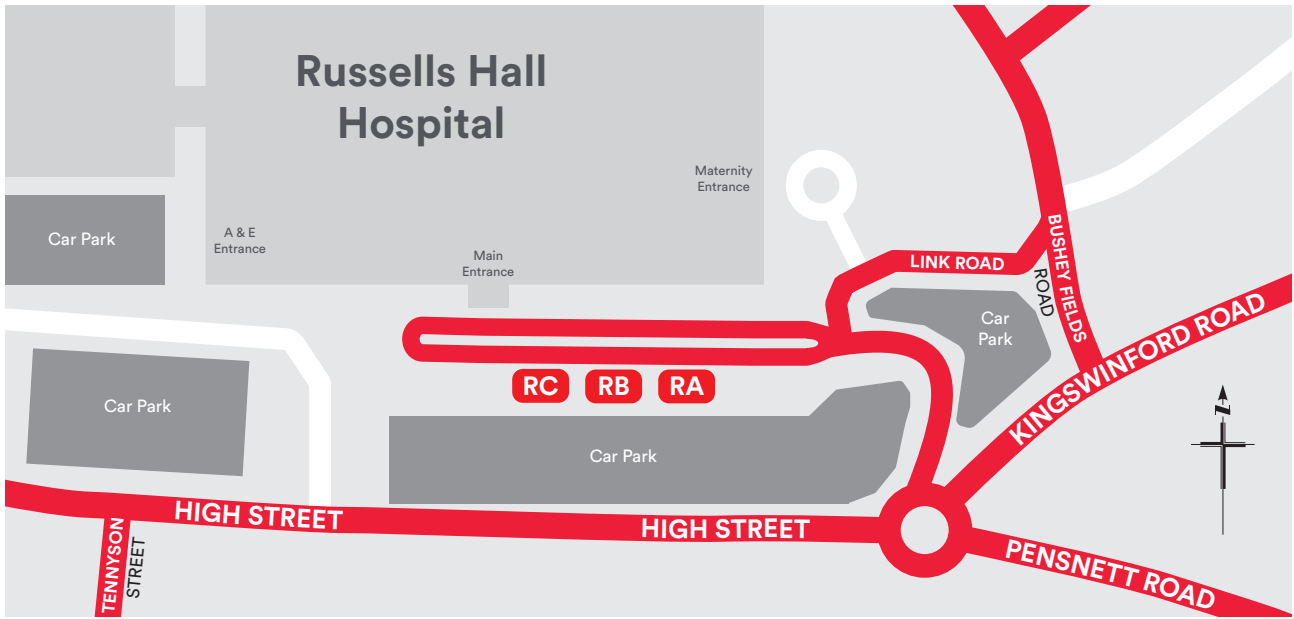

Travelling to/from Russells Hall Hospital

Destination	BUS ROUTE	BUS STOPS
A		
Amblecote High Street	6	RA
Amblecote Church Avenue	228	RA
Ashwood Park	226	RB
B		
Bearwood	X10	RA
Birmingham	X10	RA
Brierley Hill	2 2A 6 228 X10	RA
Bromley	226	RB
C		
Corbett Hospital	6 228	RA
Cradley Heath	X10	RA
D		
Dell Stadium	2 2A	RA
Dudley	2 2A 5 5A 6 226	RC
Dunsley	228	RA
E		
Edgbaston Hagley Road	X10	RA
Eve Hill	2 2A	RC
F		
Five Ways	X10	RA
G		
Gornal Wood	X10	RB
H		
Haden Hill	X10	RA
Halesowen	X10	RA
Harts Hill	6 228 X10	RA
Hawbush	226	RB
K		
Kingswinford	5 5A 226	RB
Kinver	228	RA

Destination	BUS ROUTE	BUS STOPS
L		
Lawnswood	226	RB
M		
Merry Hill Centre	2 2A 228 X10	RA
O		
Old Hill Cross	X10	RA
P		
Pensnett Chapel Street	2 2A	RA
Pensnett High Street	5 5A 226 X10	RB
Pensnett Trading Estate	5 5A X10	RB
Q		
Quarry Bank	X10	RA
Queens Cross	6 226	RC
Quinton	X10	RA
R		
Round Oak	2A 6 228 X10	RA
Russells Hall	2 2A 5 5A	RC
S		
Silver End	6	RA
Stewpony	228	RA
Stourbridge	6 228	RA
Stourton	228	RA
T		
Tansey Green	X10	RB
W		
Wall Heath	5A	RB
Withymoor Amblecote Road	228	RA
Wollaston	228	RA
Wordsley	226	RB

Route Number	BUSES TOWARDS	BUS STOP	OPERATOR
2	2A	Dudley via Russells Hall (Overfield Road)	RC National Express West Midlands
2	2A	Merry Hill Centre via Pensnett (Chapel Street) & Brierley Hill	RA National Express West Midlands
5	5A	Dudley via Russells Hall (Ashenhurst Road)	RC National Express West Midlands
5	5A	Wall Heath via Pensnett & Kingswinford	RB National Express West Midlands
6		Dudley via Queens Cross	RC National Express West Midlands
6		Stourbridge via Brierley Hill & Amblecote	RA National Express West Midlands
226		Dudley via Queens Cross	RC Diamond
226		Merry Hill Centre via Kingswinford, Ashwood Park & Wordsley	RB Diamond
228		Kinver via Merry Hill, Stourbridge & Wollaston	RA Diamond
X10		Birmingham via Brierley Hill, Cradley Heath & Halesowen	RA National Express West Midlands
X10		Gornal Wood via Pensnett Trading Estate	RB National Express West Midlands