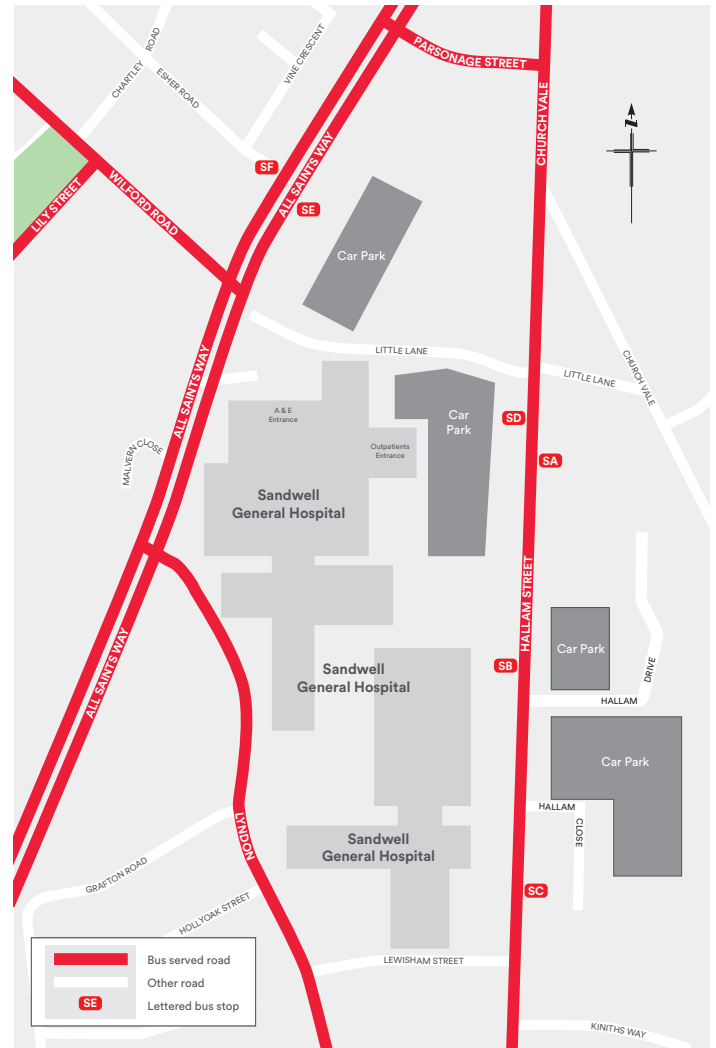

Travelling to/from Sandwell General Hospital

Destination	BUS ROUTE	STAND
A		
All Saints	4 4H 4M 5 40 16W 45 46	SF SB SD
B		
Bescot Stadium	45	SB SD
Birmingham	16W	SB SD
Blackheath	4 4H 4M	SE
Boldmere	5	SF
C		
Caldmore	4 4H 4M	SF
Charlemont Farm	45 66	SB SD
Coombeswood	4H	SE
Cradley Heath	4M	SE
D		
Delves	45	SF
F		
Friar Park	40	SF
Fullbrook	4 4H 4M	SF
	45	SB SD
G		
Great Barr Scott Arms	5 46	SF SB SD
H		
Halesowen	4H	SE
Hall End	64	HAIL-AND-RIDE (FROM LYNDON OR WILFORD ROAD)
Hamstead	16W 46	SB SD
Handsworth Wood	16W	SB SD
Hasbury	4H	SE
Hayley Green	4	SE
Hill Top	64	HAIL-AND-RIDE (FROM LYNDON OR WILFORD ROAD)
Hockley	16W	SB SD
K		
Kingstanding	5	SF
M		
Merry Hill Centre	4M	SE
N		
New Oscott	5	SF
Newton	5 16W 46	SF SB SD
O		
Old Hill Cross	4M	SE
Oldbury	4 4H 4M	SE
P		
Palfrey	4 4H 4M	SF
	45	SB SD
Pheasey	5	SF
Q		
Quarry Bank	4M	SE
Queslett	5	SF
R		
Rowley Regis Hospital	4M	SE

Destination	BUS ROUTE	STAND
S		
Sandwell & Dudley Station	4 4H 4M	SE
Stone Cross	4 4H 4M 40	SF
Sutton Coldfield	5	SF
T		
Tame Bridge Estate	45	SB SF
Tame Bridge Parkway Station	4 4H 4M	SF
	45	SB SF
W		
Walsall	4 4H 4M	SF
	45	SB SD
Wednesbury	40	SF
West Bromwich	4 4H 4M 5 40	SE
	16W 45 46 66	SA SC
Whiteheath	4 4H 4M	SE
Wigmore Farm	66	SB SD
Y		
Yew Tree	45	SB SD