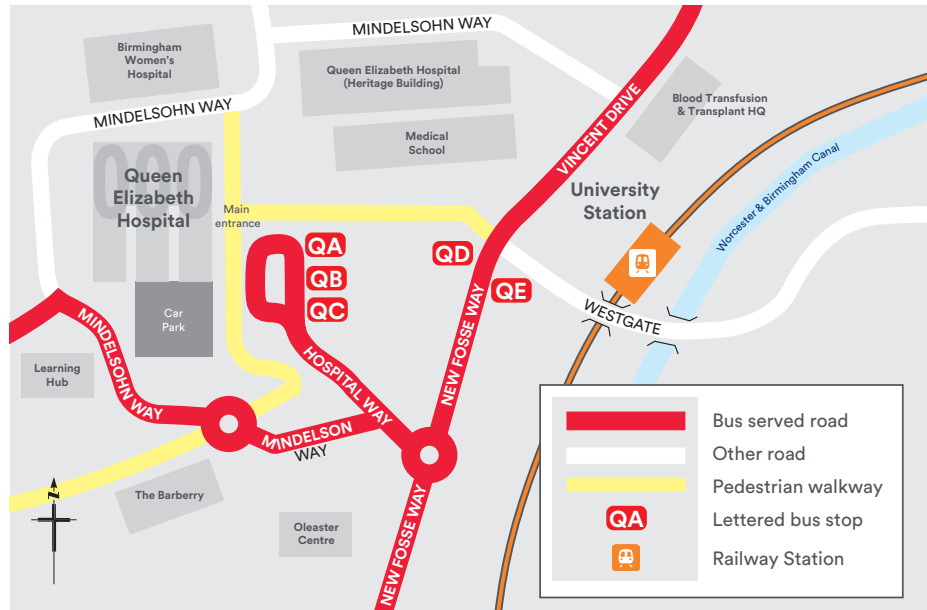

# Travelling to/from Queen Elizabeth Hospital

Destination	BUS ROUTE	BUS STOPS
<b>A</b>		
Acocks Green	1A	QC
Alvechurch	TRAINS	RAIL STATION
<b>B</b>		
Baptist End	19	QB
Bartley Green	X22	QE
Barnt Green	TRAINS	RAIL STATION
Bearwood	48	QB QD
Birmingham	X20 X21 X22	QD
Birmingham	TRAINS	RAIL STATION
Birmingham Dental Hospital	1A	QC
Blossomfield	76	QC
Bournbrook	1A 76	QC
Bournville Cadbury World	TRAINS	RAIL STATION
Bromsgrove	TRAINS	RAIL STATION
<b>C</b>		
California	10S	QC
California	X22	QE
Cannon Hill Park	1A	QC
Cofton Hackett	X20	QE
Cotteridge	48	QA QE
Cotteridge	TRAINS	RAIL STATION
Court Oak	10S	QA
<b>D</b>		
Dixons Green	19	QB
Droitwich Spa	TRAINS	RAIL STATION
Dudley	19	QB
<b>E</b>		
Edgbaston Priory Road	1A	QC
<b>F</b>		
Five Ways	25	QA QD
Five Ways Station	TRAINS	RAIL STATION
Four Dwellings	10S	QA
Four Dwellings	19	QC
<b>H</b>		
Haden Hill	19	QC
Halesowen	19	QC
Hall Green Robin Hood	76	QC
Harborne	10S	QA
Harborne	19	QC
Harborne	48	QB QD
Hawkesley	48	QA QE
Hawne	19	QC
<b>K</b>		
Kings Heath	76	QC
Kings Norton	48	QA QE
Kings Norton	TRAINS	RAIL STATION
Kitwell	X22	QE
<b>L</b>		
Ladywood	25	QA QD
Ledbury	TRAINS	RAIL STATION
Lickey Hills	X20	QE
Londonderry	48	QB QD
Longbridge	X20	QE
Longbridge	TRAINS	RAIL STATION
<b>M</b>		
Moseley	1A	QC
Mucklow Hill	19	QC
<b>N</b>		
Netherton	19	QC
Northfield Bristol Rd South	X20	QE
Northfield Station	48	QA QE
Northfield Station	TRAINS	RAIL STATION
<b>O</b>		
Old Hill Cross	19	QC
<b>Q</b>		
Quinton Church	19	QC
Quinton Road (Harborne)	10S	QA
Quinton Road (Harborne)	X22	QE
Quinton Road West	10S	QA
Quinton Road West	19	QC
<b>R</b>		
Redditch	TRAINS	RAIL STATION
Rednal	X20	QE
Ridgacre	10S	QA
Ridgacre	19	QC
Royal Orthopaedic Hospital	X20	XE

Destination	BUS ROUTE	BUS STOPS
Welsh Farm House	19	QC
Weoley Castle	X21	QE
West Bromwich	48	QB QD
West Heath	48	QA QE
Woodcock Hill	X21	QE
West Smethwick	48	QB QD
Woodgate Valley North	10S	QA
Woodgate	X22	QE
Worlds End	19	QC
Worcester	TRAINS	RAIL STATION
<b>Y</b>		
Yardley Wood	76	QC