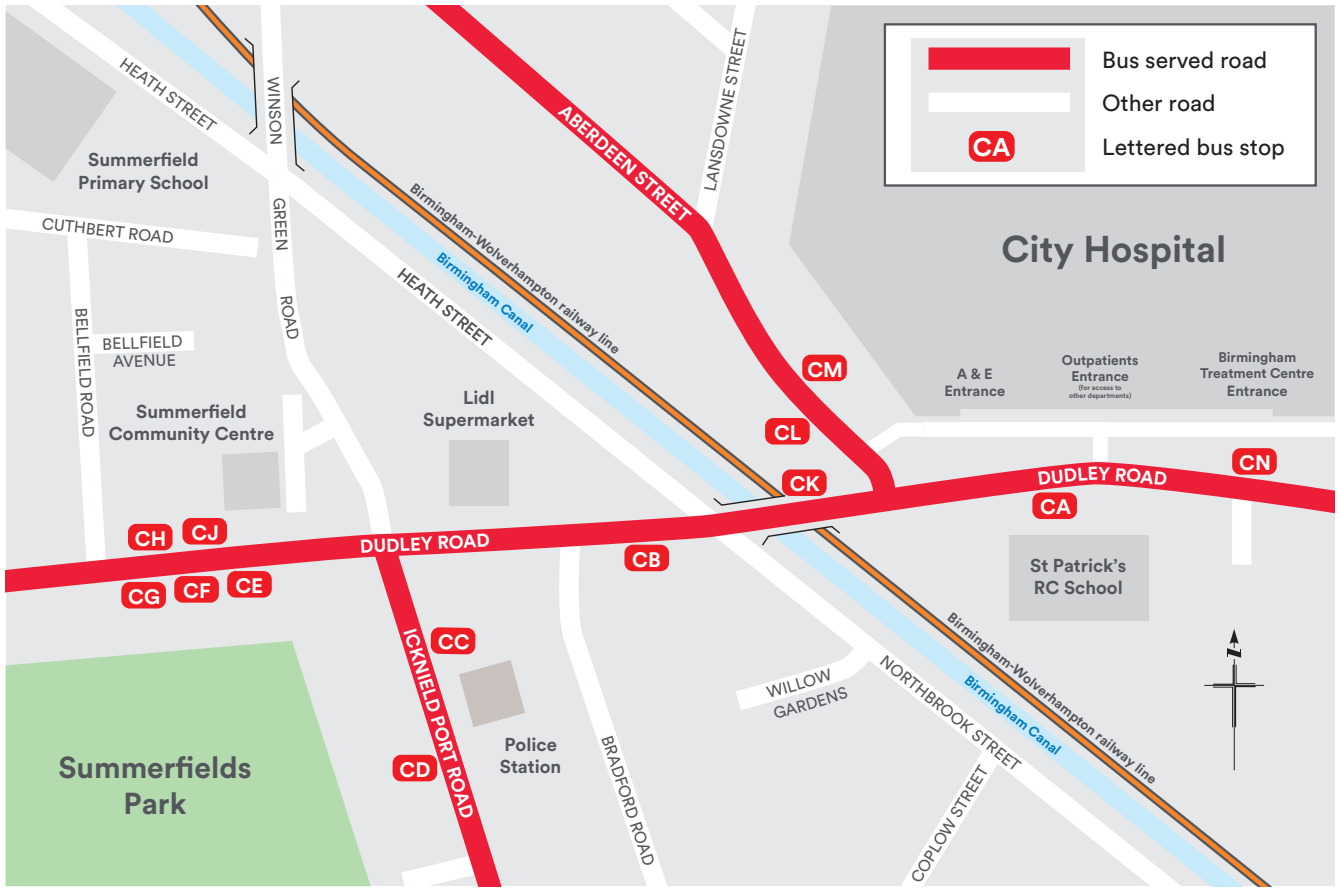

Travelling to/from City Hospital

Destination	BUS ROUTE	BUS STOPS
A		
Acocks Green	11A	CB CE CM
B		
Bearwood	11A 82	CB CE CM CA CB CG
Billesley	11A	CB CE CM
Birmingham	80 80A 82 87 89	CC CJ CJ CK CN
Bournville Cadbury World	11A	CB CE CM
Brades Village	87	CA CB CF
Bromford	11C	CH CL
C		
Cape Hill	80 80A 82 87 89	CD CF CA CB CG CA CB CF
Cotteridge	11A	CB CE CM
D		
Dudley	87	CA CB CF
E		
Erdington	11C	CH CL
F		
Five Ways	80 80A	CC CJ
Fox Hollies	11A	CB CE CM
H		
Hadley Stadium	82	CA CB CG
Hall Green	11A	CB CE CM
Handsworth	11C	CH CL
Handsworth Wood	11C	CH CL
Harborne	11A	CB CE CM
K		
Kenrick Park	89	CA CB CF
Kings Heath	11A	CB CE CM
L		
Ladywood Monument Road	80 80A	CC CJ
Ladywood Spring Hill	82 87 89	CJ CK CN
Londonderry	89	CA CB CF
O		
Oldbury	87	CA CB CF
P		
Perry Barr	11C	CH CL
R		
Rotton Park	11A 80 80A	CB CE CM CC CJ

Destination	BUS ROUTE	BUS STOPS
S		
Sarehole Mill	11A	CB CE CM
Selly Oak	11A	CB CE CM
Smethwick Galton Bridge	80 80A 87	CD CF CA CB CF
Smethwick High Street	80 80A 87 89	CD CF CA CB CF
Soho	80A	CD CF
Stechford	11C	CH CL
Stockland Green	11C	CH CL
T		
Tividale	87	CA CB CF
U		
Uplands	89	CA CB CF
W		
Ward End	11C	CH CL
West Bromwich	80 80A 89	CD CF CA CB CF
West Smethwick	80 80A 87	CD CF CA CB CF
Winson Green	11C	CH CL
Witton	11C	CH CL
Y		
Yardley	11A 11C	CB CE CM CH CL