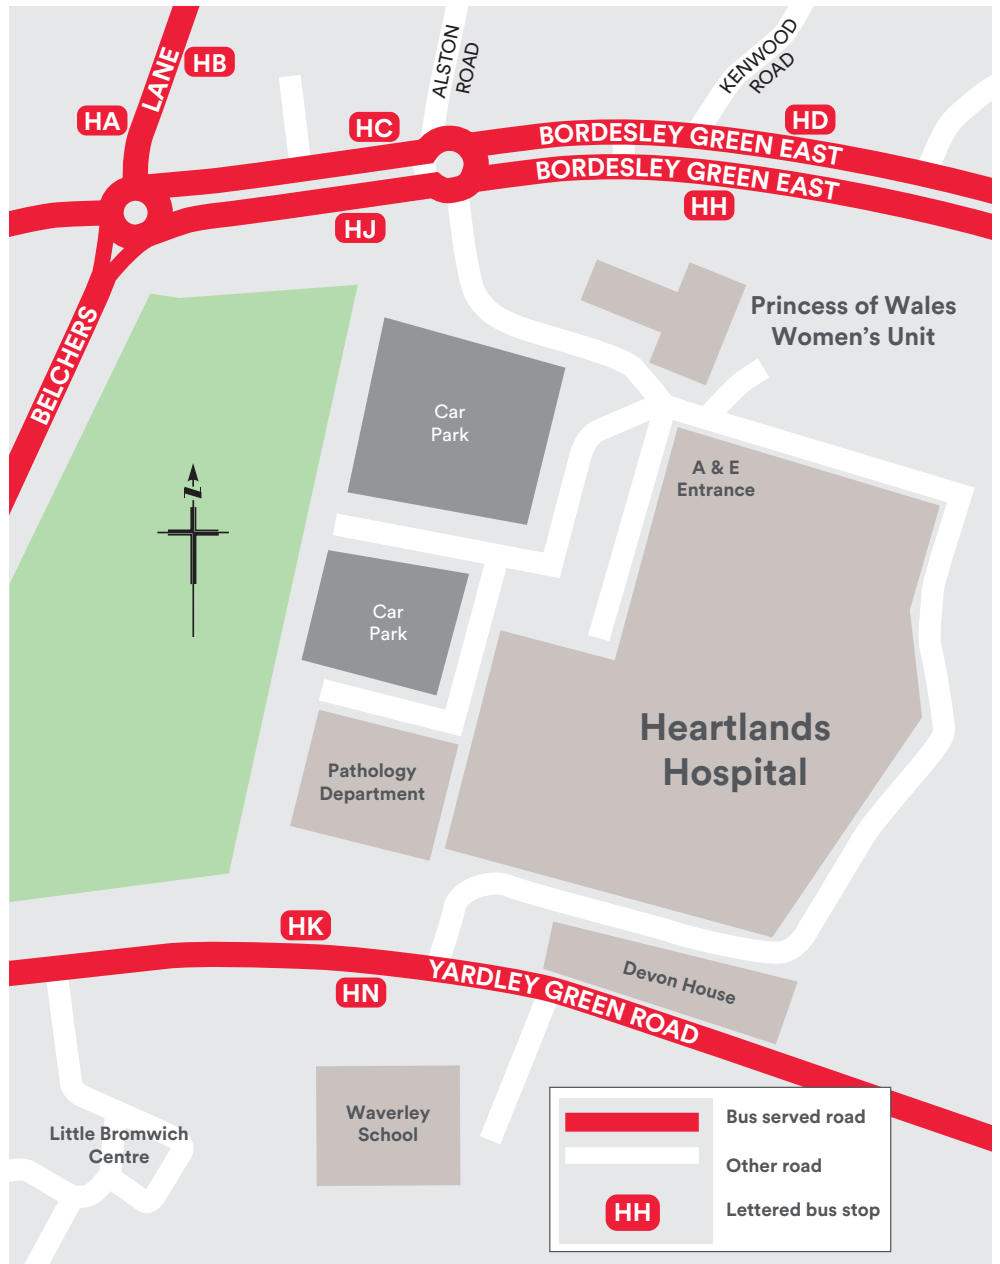

Travelling to/from Heartlands Hospital

Destination	BUS ROUTE	STAND
A		
Acocks Green	36	HC HD
	28	HA HH HJ
Alum Rock	28A	HA HJ
	53	HC HD
B		
Birmingham	97	HH HJ
Bordesley	97	HH HJ
Bordesley Green	97	HH HJ
Brays Road	73	HJ HK
Bucklands End	53	HC HD
C		
Castle Bromwich Clock Garage	28	HA HH HJ
Castle Bromwich Hurst Lane	53	HC HD
Castle Vale	28	HA HH HJ
Chelmsley Wood	97	HC HD
Cockshut Hill	73	HJ HK
Coleshill Heath	97	HC HD
D		
Digbeth Coach Station	97	HH HJ
E		
Erdington	28	HA HH HJ
F		
Fox Hollies	36	HC HD
G		
Glebe Farm	53	HC HD
Great Barr	28	HA HH HJ
H		
Hay Mills Asda	28	HB HH HJ
	28A	HB HJ
Hay Mills Kings Road	36	HC HD
Hobs Moat	73	HJ HK
Hodge Hill	28	HA HH HJ
J		
Jaguar Land Rover Lode Lane	73	HJ HK
K		
Kingstanding Dyas Road	28	HA HH HJ
Kitts Green	97	HC HD
L		
Lea Hall	97	HC HD
Lode Heath	73	HJ HK
O		
Old Oscott	28	HA HH HJ
Olton Boulevard West	36	HC HD
P		
Perry Beeches	28	HA HH HJ
Pype Hayes	28	HA HH HJ
S		
St Andrews B'ham City FC	97	HH HJ
Saltley	53	HH HJ
Shard End	53	HC HD
Sheldon	73	HJ HK
Short Heath	28	HA HH HJ
Small Heath	28	HB HH HJ
	28A	HB HJ
Smiths Wood	53	HC HD
Solihull	73	HJ HK
Solihull Hospital	73	HJ HK
Sparkhill	36	HC HD
	28	HA HH HJ
Stechford Burney Lane	28A	HA HJ
Stechford Meadow	97	HC HD
Stechford Rail Station	53	HC HD
T		
Tyburn	28	HA HH HJ
Tyseley	36	HC HD
W		
Ward End	28	HA HH HJ
	28A	HA HJ
Y		
Yardley	73	HJ HK